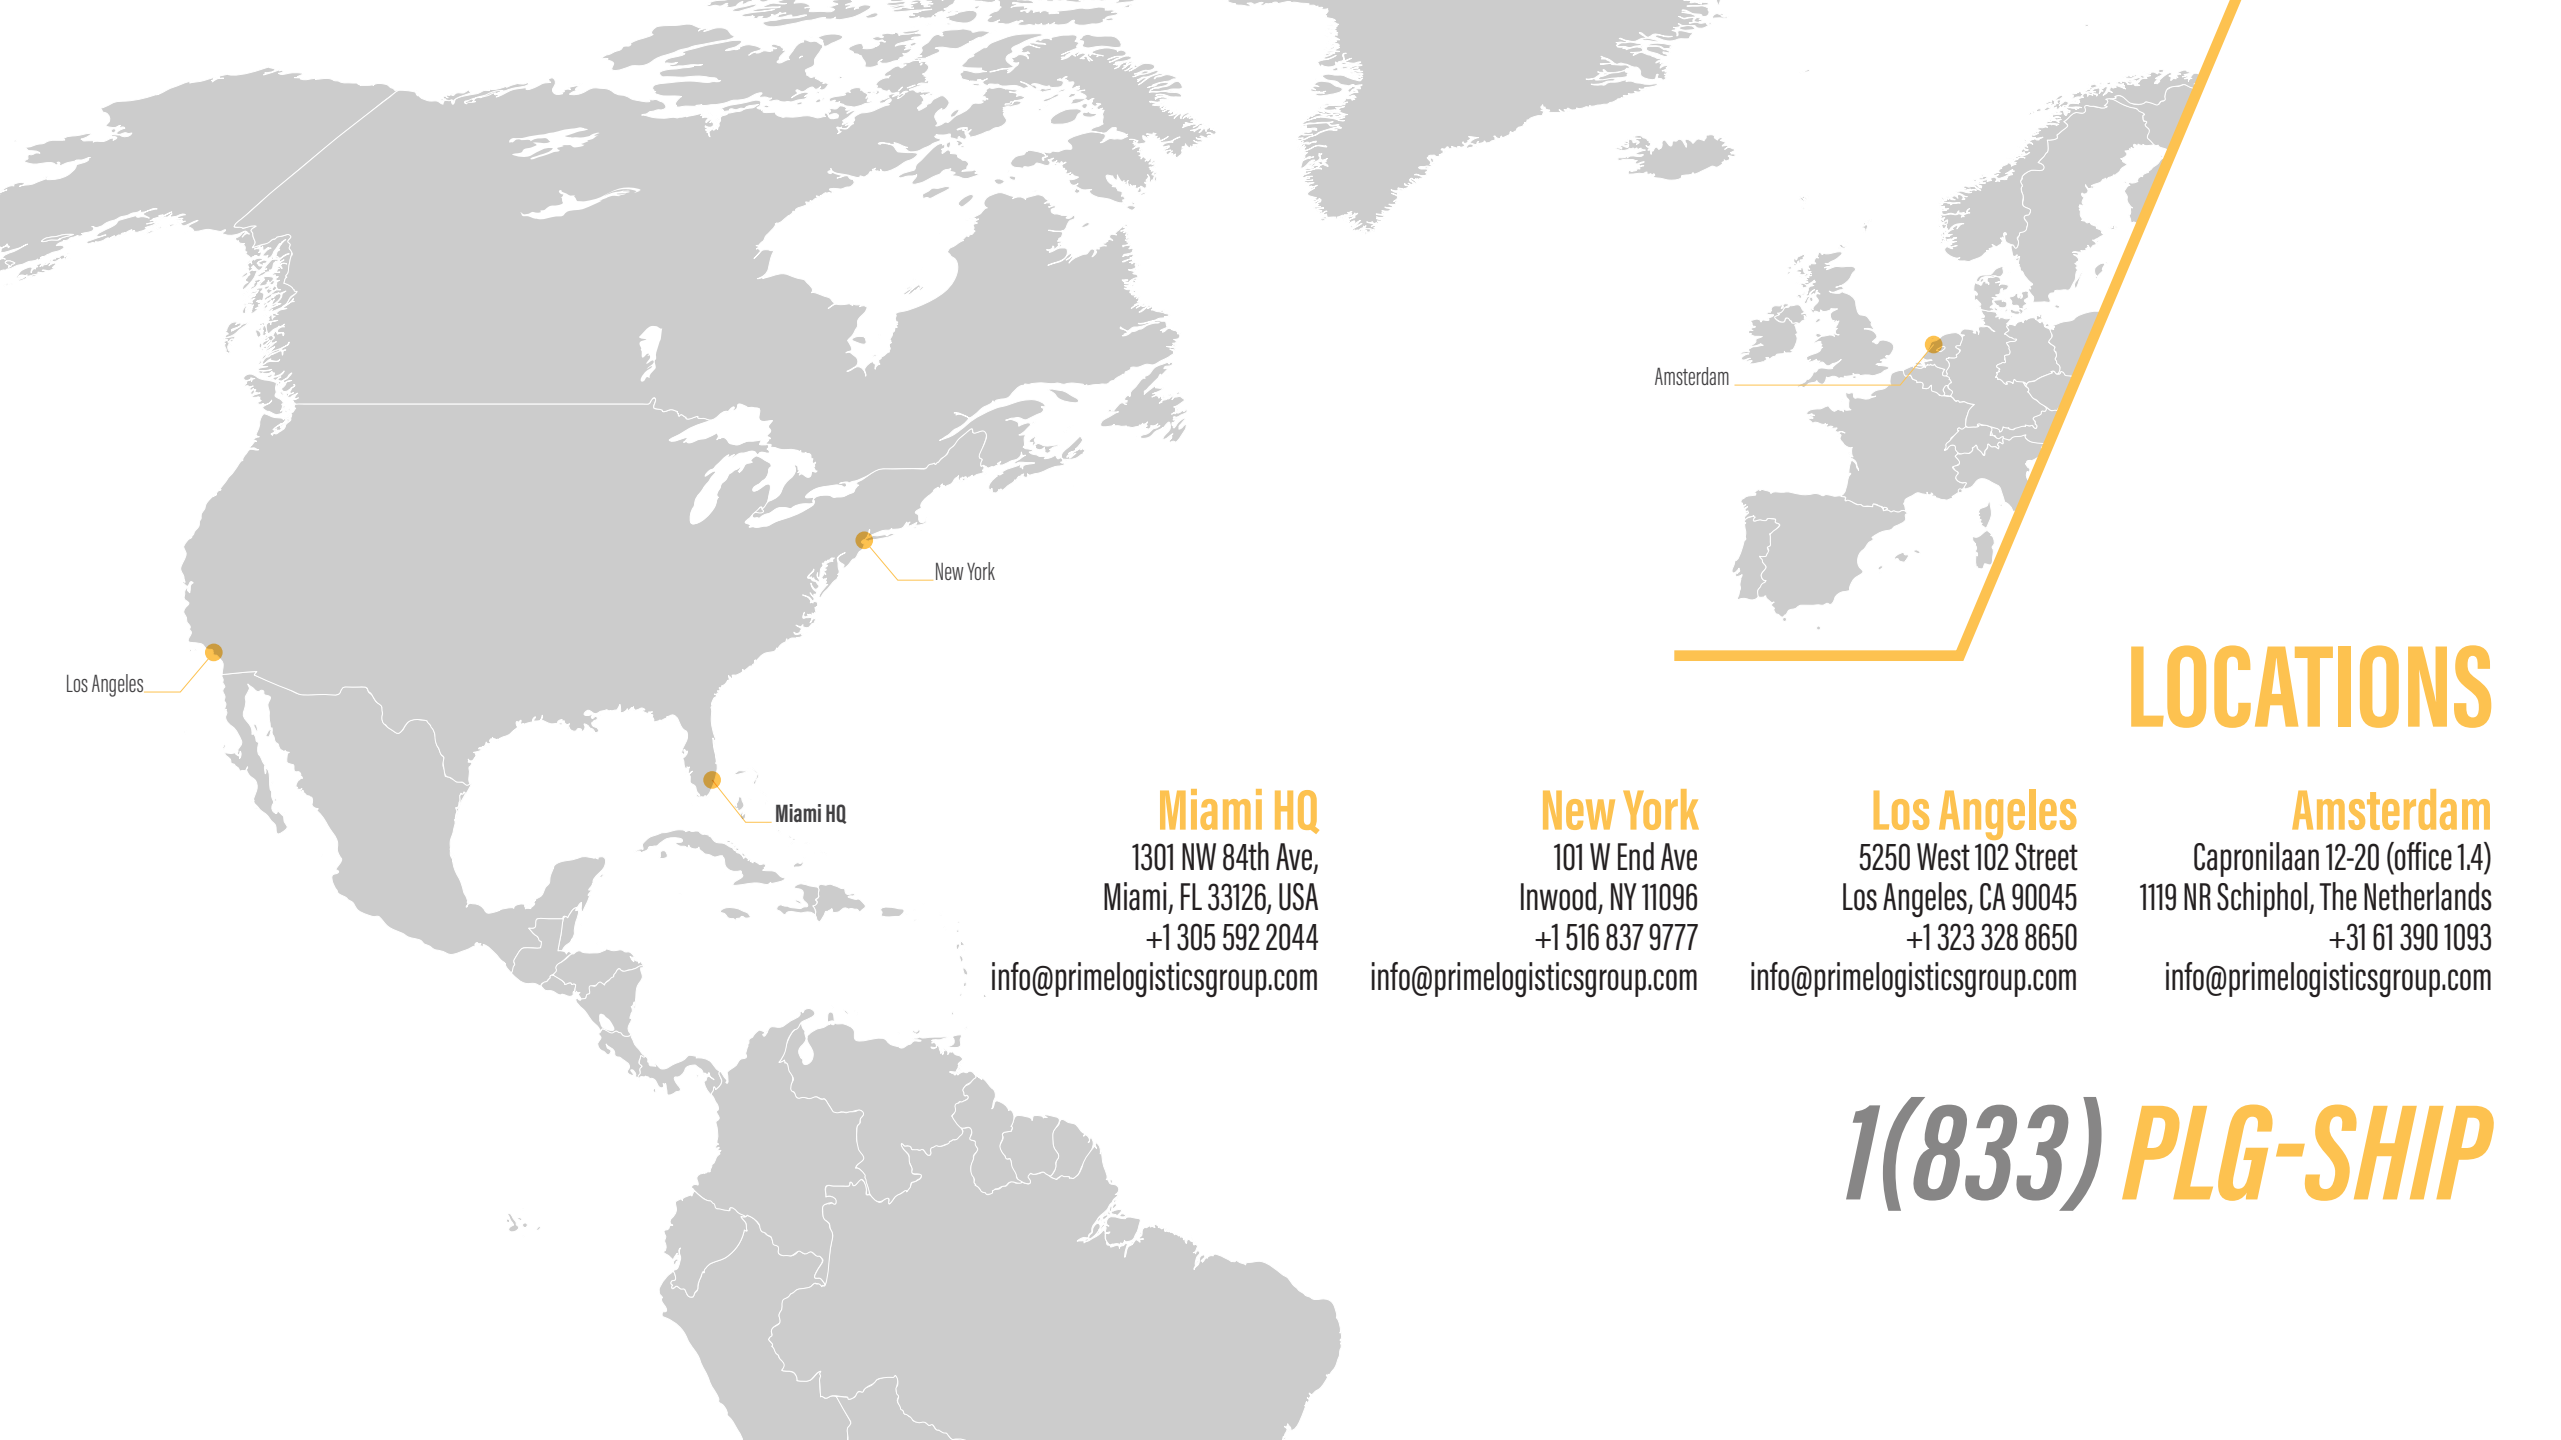

## WHO WE ARE

Skilled, Dedicated, Always Ready. A U.S.-based freight forwarder with fast access to a global network of modern facilities and agents, our customers expect a first-rate experience – and we deliver.

## PART OF SOMETHING BIG

Trusted Link in the Supply Chain. We benefit from being part of the Prime Group, a Miami-based firm with a vast global system of coordinated cargo specialists strategically positioned at key gateways worldwide.

Los Angeles

New York

Miami HQ

Amsterdam

# LOCATIONS